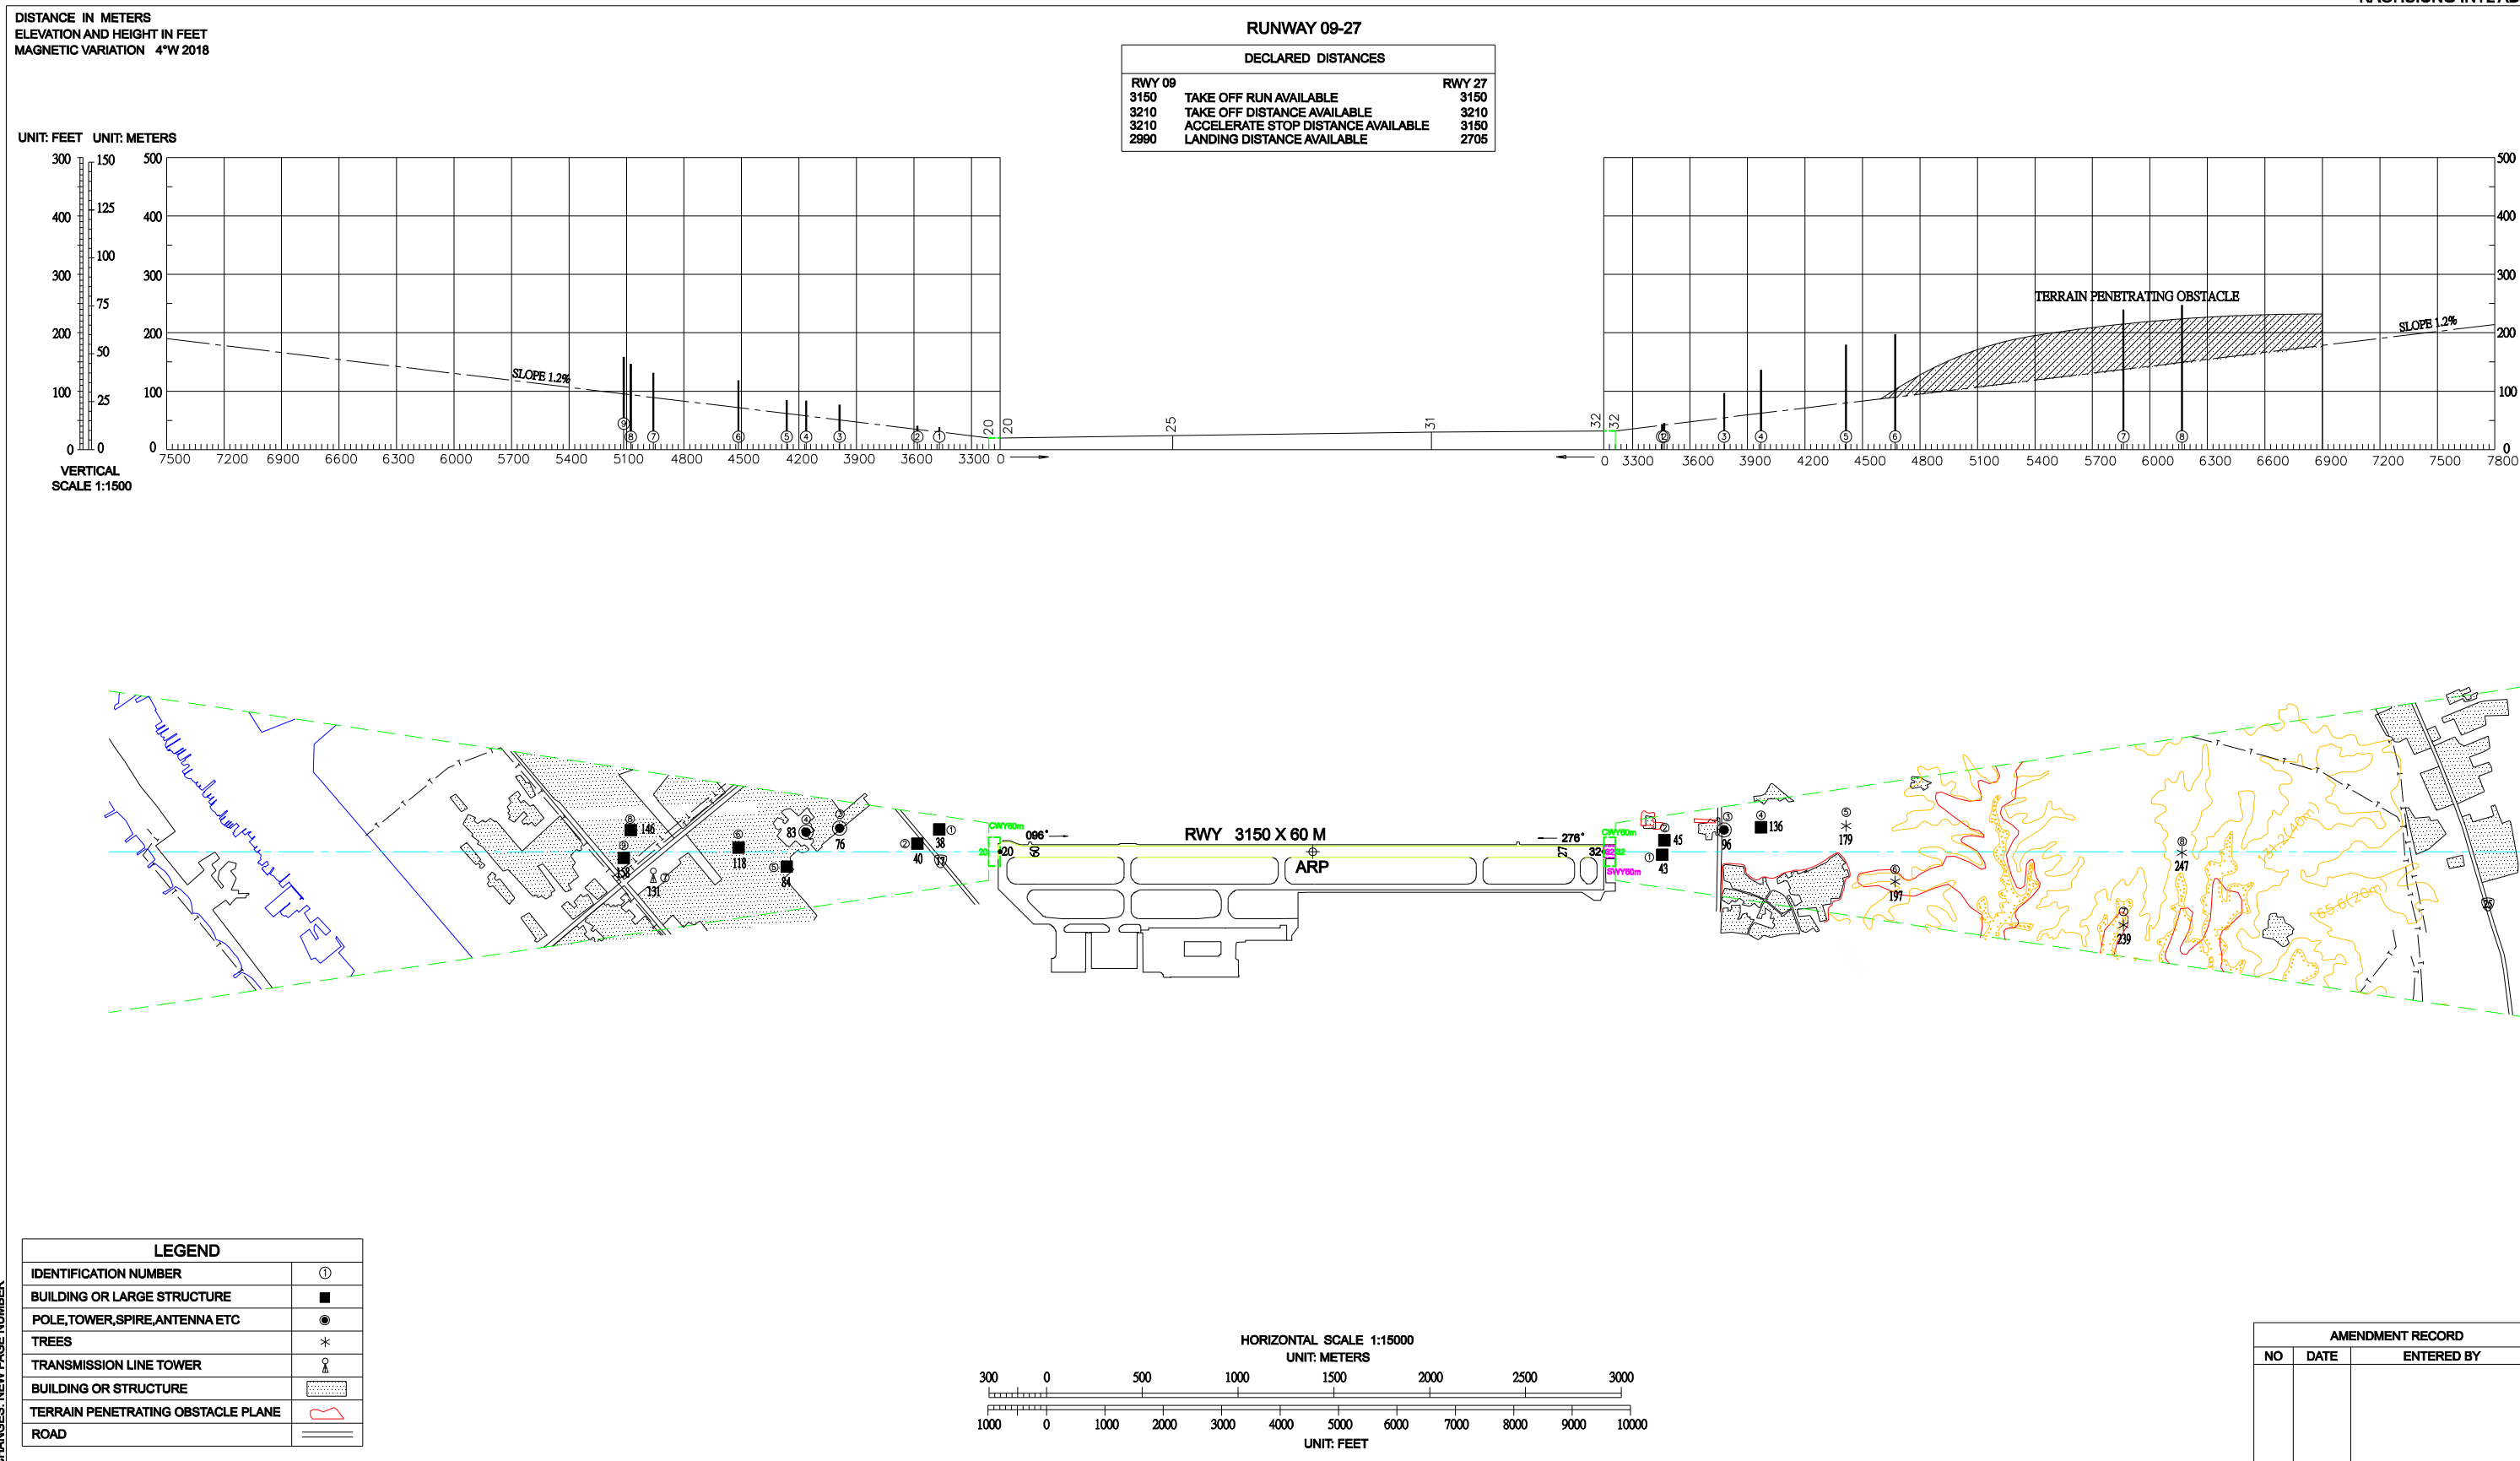

AERODROME OBSTACLE CHART-TYPE A (OPERATING LIMITATIONS)

高雄國際機場
KAOHSIUNG INTLAD

CHANGES: NEW PAGE NUMBER